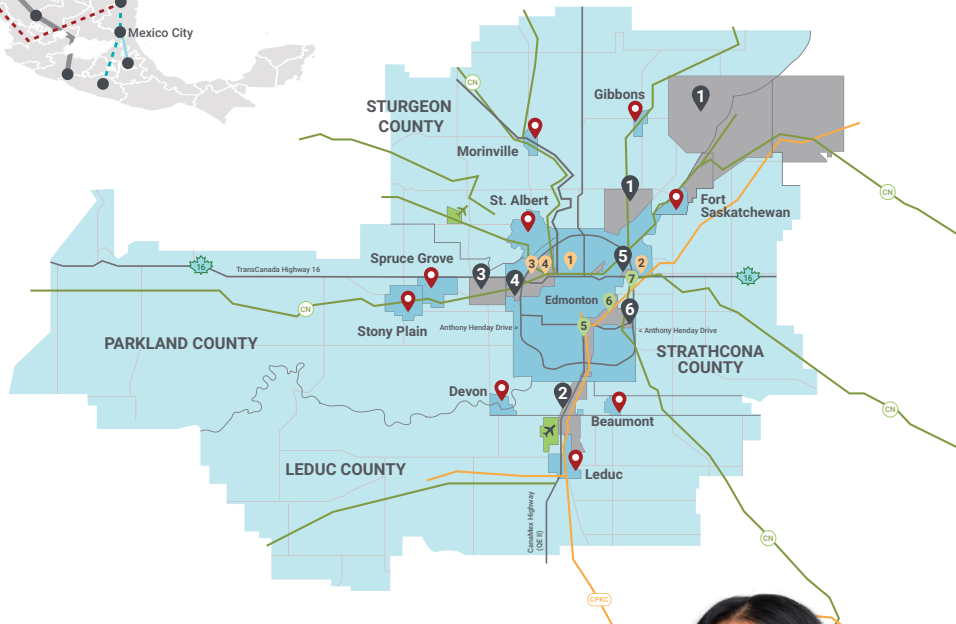

Contact Edmonton Global's Amanpreet Bhatti to receive more information on opportunities in the Edmonton Metropolitan Region.

Amanpreet Bhatti
Manager, Trade Development
abhatti@edmontonglobal.ca