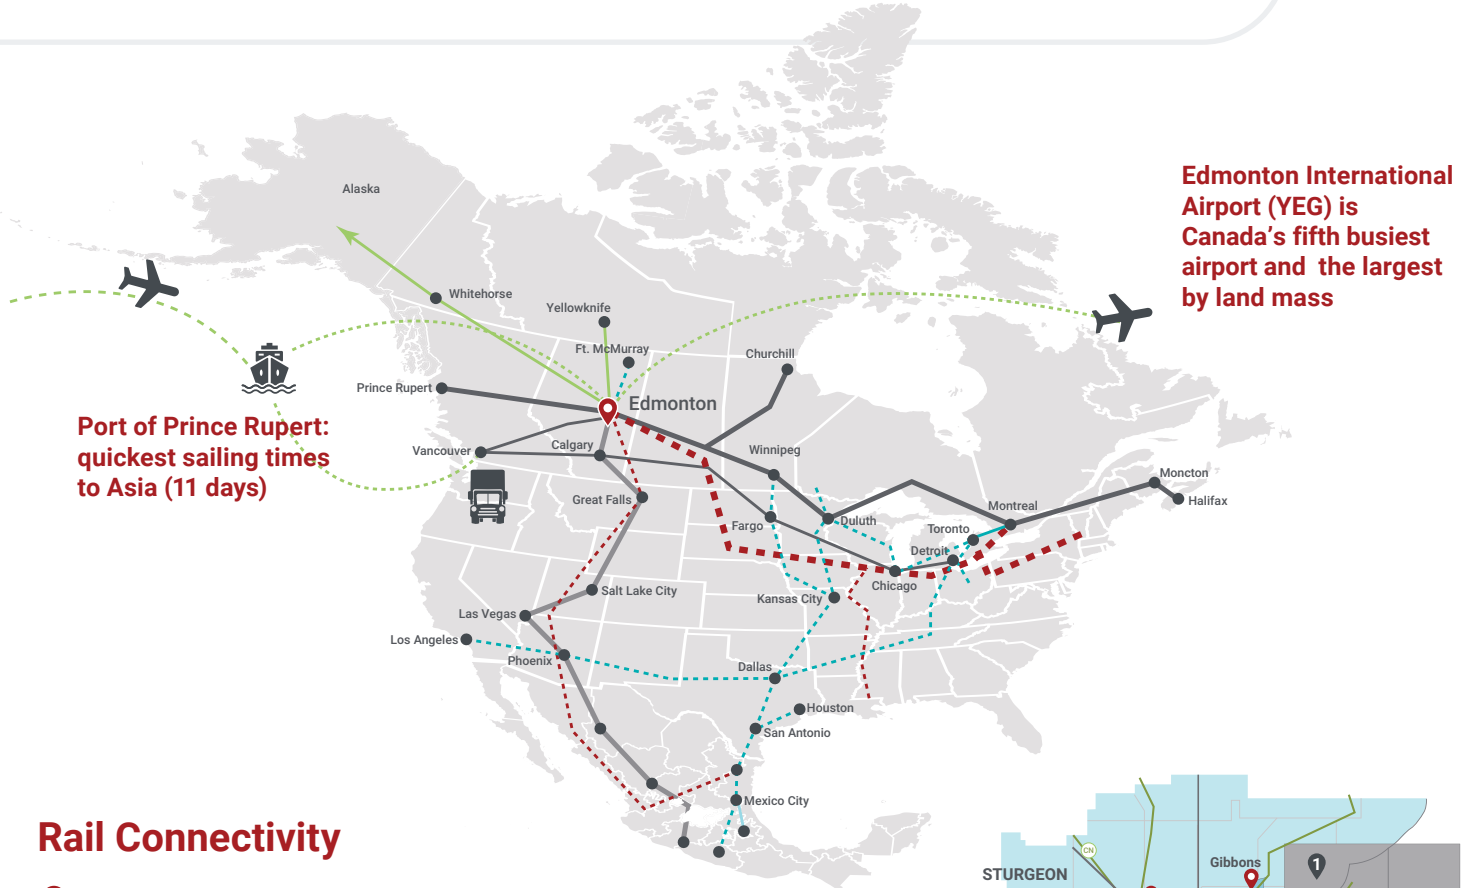

Rail Connectivity

- The Edmonton region is served by Canadian National (CN) Railways and Canadian Pacific Kansas City (CPKC)
- Sixteen rail intermodal and storage facilities in the region operating 7,000 miles of track, connecting the region to eight Canadian provinces, 16 U.S. states, and Mexico

Road Connectivity

- Located along the CANAMEX trade corridor, this series of highways link Canada to the United States and Mexico, representing nearly \$4 billion in trade
- Highway networks span the continent and extensive local road networks make it easy to connect to regional businesses

Port Access

- Well connected to Canada's western ports
- **Port of Prince Rupert:** closest port to Asia
- **Port of Vancouver:** North America's fastest growing and deepest water port

The Edmonton region is home to a cluster of top companies:

The entire Edmonton region is a Foreign Trade Zone (FTZ) and inland port known as Port Alberta, with access to import-export programs and cash flow tools to help accelerate business growth.

Rail Connectivity